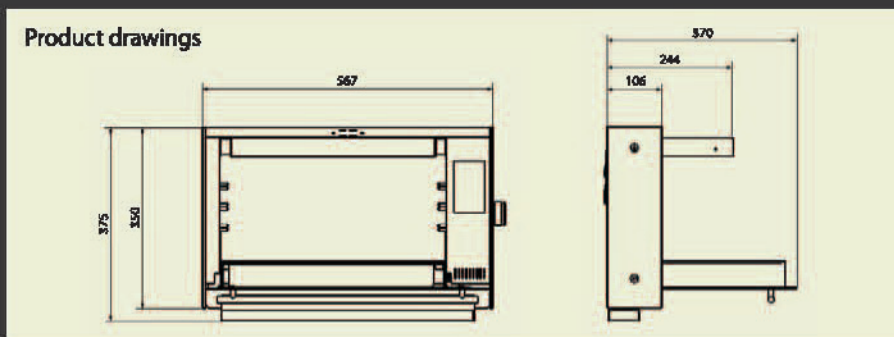

PRODUCT SPECIFICATION

Product type hi-GRILL wall mounted foldaway grill
Product code hi-57E
Power supply 240V AC, 50Hz, 10A, 2.3kW single phase
Weight 17kg

Dimensions

Length 567mm   Depth 106mm closed
Height 375mm   307mm open

Minimum installation clearances

Ceiling - 700mm   Wall or Cupboard - 300mm   Worktop - no minimum

Product drawings

Dealer Stamp:

Curtis and Gibson Limited
7 Granville Terrace, Mountain Ash, South Wales CF45 4AL
Tel/Fax. 01443 474763
Email. info@hi-grill.co.uk
Web. www.hi-grill.co.uk

Patent pending No. GB0912358.9 Made in Britain

Colours are approximate. Curtis and Gibson Ltd reserve the right to alter this specification without prior notice.

HIGH LEVEL
FOLDAWAY
WALL MOUNTED
ELECTRIC GRILL

by Curtis and Gibson