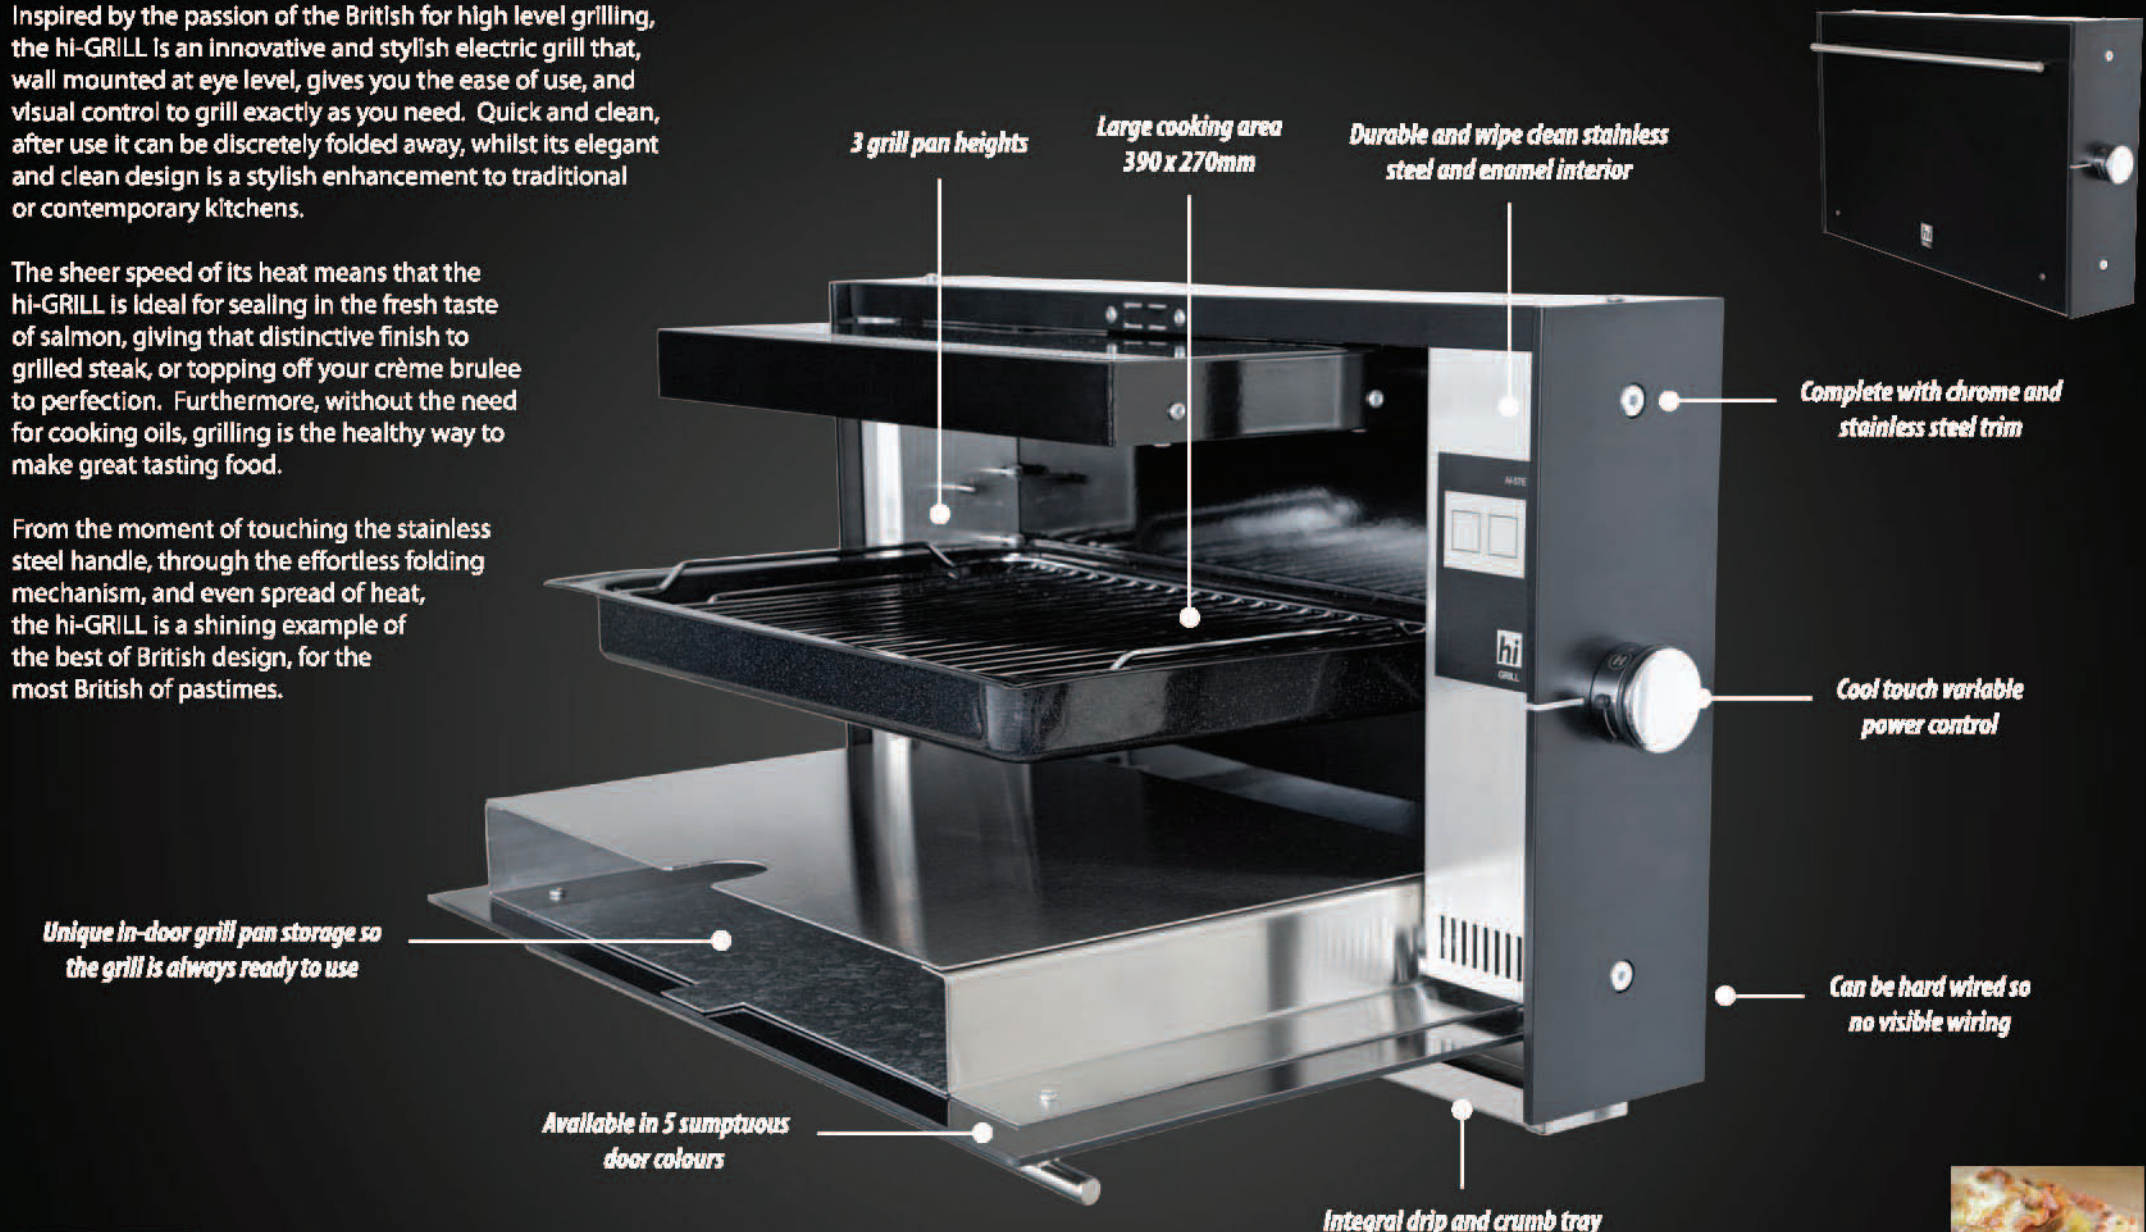

## PRODUCT SPECIFICATION

Product type hi-GRILL wall mounted foldaway grill  
Product code hi-57E  
Power supply 240V AC, 50Hz, 10A, 2.3kW single phase  
Weight 17kg

Patent pending No. GB0912358.9 Made in Britain 

Colours are approximate. Curtis and Gibson Ltd reserve the right to alter this specification without prior notice.

HIGH LEVEL  
FOLDAWAY  
WALL MOUNTED  
ELECTRIC GRILL

by Curtis and Gibson

Inspired by the passion of the British for high level grilling, the hi-GRILL is an innovative and stylish electric grill that, wall mounted at eye level, gives you the ease of use, and visual control to grill exactly as you need. Quick and clean, after use it can be discretely folded away, whilst its elegant and clean design is a stylish enhancement to traditional or contemporary kitchens.

*3 grill pan heights*

*Large cooking area  
390 x 270mm*

*Durable and wipe clean stainless  
steel and enamel interior*

*Complete with chrome and  
stainless steel trim*

*Cool touch variable  
power control*